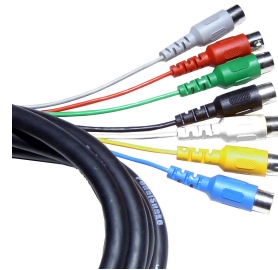

the world's first configurable, multi-channel, pedals-to-amp cable system

PedalSnake® 2019 Retail Pricing

All products are available only at PedalSnake.com

BaseSnakes™

		retail	list
4M18	4 channel, 18 ft	61.00	66.99
4M24	4 channel, 24 ft	72.00	77.99
7M18	7 channel, 18 ft	77.00	82.99
6M224	6 ch, 24 ft (2x 5wire ch)	89.00	94.99

Pigtails

G-Lines™

		retail	list
RS1	Single Mono. 1ra, 1str	17.00	20.99
RS1-TRS	Single Stereo. 1ra, 1str	18.00	21.99
RS2	Dual Mono. 2ra, 2str	25.00	28.99

P-Lines™

		retail	list
MM1	Single. m-m	17.00	20.99
MM1-H	Single, m-m, Hi Current w/5wire channel	18.00	21.99
MM1-24V	Single, m-m, EIAJ-5* Strymon 24V	19.00	22.99
MM2-I	Dual Isolated, 2m-2m, 5-wire channel	25.00	28.99
MF1-H	Single, m-f, Hi Current, 5wire channel	18.00	21.99
MF2	Dual, 2m-2f	24.00	27.99
MF2-I	Dual Isolated, 2m-2m, 5-wire channel	25.00	28.99

Accessories

Pedal-to-Pedal Cables

		retail	list
RR6	6"	6.00	7.99
RR12	12"	7.00	8.99
RR18	18"	8.00	9.99
RR24	24"	9.00	10.99

(continued on next page)

PedalSnake® 2019 Retail Pricing (page 2)

Accessories (continued)

Vari-Chain™ System Power Chain Cables

		retail	list
Daisy2R	2x power chain	8.00	9.99
Daisy3R	3x power chain	10.00	11.99
Daisy5R	5x power chain	13.00	14.99

SnakePOWER™ Supply

		retail	list
9D120	Input: 115VAC, Output: 9VDC, 500mA	24.00	28.99