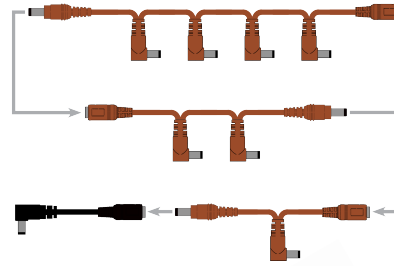

Pigtails

G-Lines™

		retail	list
RS1	Single Mono. 1ra, 1str	17.00	20.99
RS1-TRS	Single Stereo. 1ra, 1str	18.00	21.99
RS2	Dual Mono. 2ra, 2str	25.00	28.99

P-Lines™

		retail	list
MM1	Single. m-m	17.00	20.99
MM1-H	Single, m-m, Hi Current w/5wire channel	18.00	21.99
MM1-24V	Single, m-m, EIAJ-5* Strymon 24V	19.00	22.99
MM2-I	Dual Isolated, 2m-2m, 5-wire channel	25.00	28.99
MF1-H	Single, m-f, Hi Current, 5wire channel	18.00	21.99
MF2	Dual, 2m-2f	24.00	27.99
MF2-I	Dual Isolated, 2m-2m, 5-wire channel	25.00	28.99

Accessories

Pedal-to-Pedal Cables

		retail	list
RR6	6"	6.00	7.99
RR12	12"	7.00	8.99
RR18	18"	8.00	9.99
RR24	24"	9.00	10.99

(continued on next page)

PedalSnake® 2019 Retail Pricing (page 2)

Accessories (continued)

Vari-Chain™ System Power Chain Cables

		retail	list
Daisy2R	2x power chain	8.00	9.99
Daisy3R	3x power chain	10.00	11.99
Daisy5R	5x power chain	13.00	14.99

SnakePOWER™ Supply

		retail	list
9D120	Input: 115VAC, Output: 9VDC, 500mA	24.00	28.99