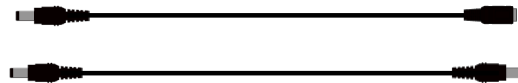

2.1mm DC Power Extension Cables

		retail	list
21MF36	36" male-female	5.00	6.99
21MM36	36" male-male	5.00	6.99