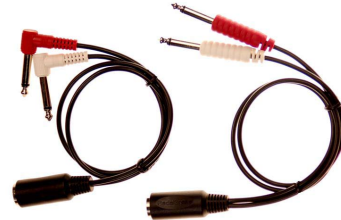

the world's first configurable, multi-channel, pedals-to-amp cable system

PedalSnake® 2019 Retail Pricing

All products are available only at PedalSnake.com

BaseSnakes™

		retail	list
4M18	4 channel, 18 ft	61.00	66.99
4M24	4 channel, 24 ft	72.00	77.99
7M18	7 channel, 18 ft	77.00	82.99
6M224	6 ch, 24 ft (2x 5wire ch)	89.00	94.99

Pigtails

G-Lines™

		retail	list
RS1	Single Mono. 1ra, 1str	17.00	20.99
RS1-TRS	Single Stereo. 1ra, 1str	18.00	21.99
RS2	Dual Mono. 2ra, 2str	25.00	28.99

P-Lines™

		retail	list
MM1	Single. m-m	17.00	20.99
MM1-H	Single, m-m, Hi Current w/5wire channel	18.00	21.99
MM1-24V	Single, m-m, EIAJ-5* Strymon 24V	19.00	22.99
MM2-I	Dual Isolated, 2m-2m, 5-wire channel	25.00	28.99
MF1-H	Single, m-f, Hi Current, 5wire channel	18.00	21.99
MF2	Dual, 2m-2f	24.00	27.99
MF2-I	Dual Isolated, 2m-2m, 5-wire channel	25.00	28.99

Accessories

Pedal-to-Pedal Cables

		retail	list
RR6	6"	6.00	7.99
RR12	12"	7.00	8.99
RR18	18"	8.00	9.99
RR24	24"	9.00	10.99

(continued on next page)

PedalSnake® 2019 Retail Pricing (page 2)

Accessories (continued)

Vari-Chain™ System Power Chain Cables

		retail	list
Daisy2R	2x power chain	8.00	9.99
Daisy3R	3x power chain	10.00	11.99
Daisy5R	5x power chain	13.00	14.99

SnakePOWER™ Supply

		retail	list
9D120	Input: 115VAC, Output: 9VDC, 500mA	24.00	28.99